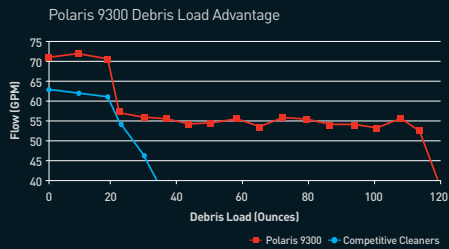

Polaris 9300 SPORT

9300 Sport Specifications

Sport Dimensions	17" W x 8.5" H x 19" D	Maximum Pool Size	20 ft x 50 ft
Caddy Dimensions	20 3/4" x 20" x 34 3/4"	Surface Cleaning Ability	Pool Bottom, Walls, Steps
Weight	16 lbs. Without Caddy	Transport and Storage	Powder Coated Alloy Caddy (Included)
Filtration Method	Internal Filter Canister	Pool Types	In Ground Pools
Easy Clean Filter Canister	Medium to Fine Debris	Pool Shapes	All Shapes
Cable Connection	60 Ft. Double Insulated Floating Cable	Pool Surfaces	All In Ground Pool Surfaces
Power Supply	Output: 28 Volt Dc / Input: 120V - 50-60Hz	Warranty	2 Year Limited Warranty*

Polaris 9300 Sport is ETL listed to applicable UL Standards.

*Refer to owner's manual for details

efficiency and convenience

The Vortex Vacuum Technology allows the Polaris 9300 Sport to capture over 4 times the debris load of other cleaners. It keeps working where other robotic cleaners can't.